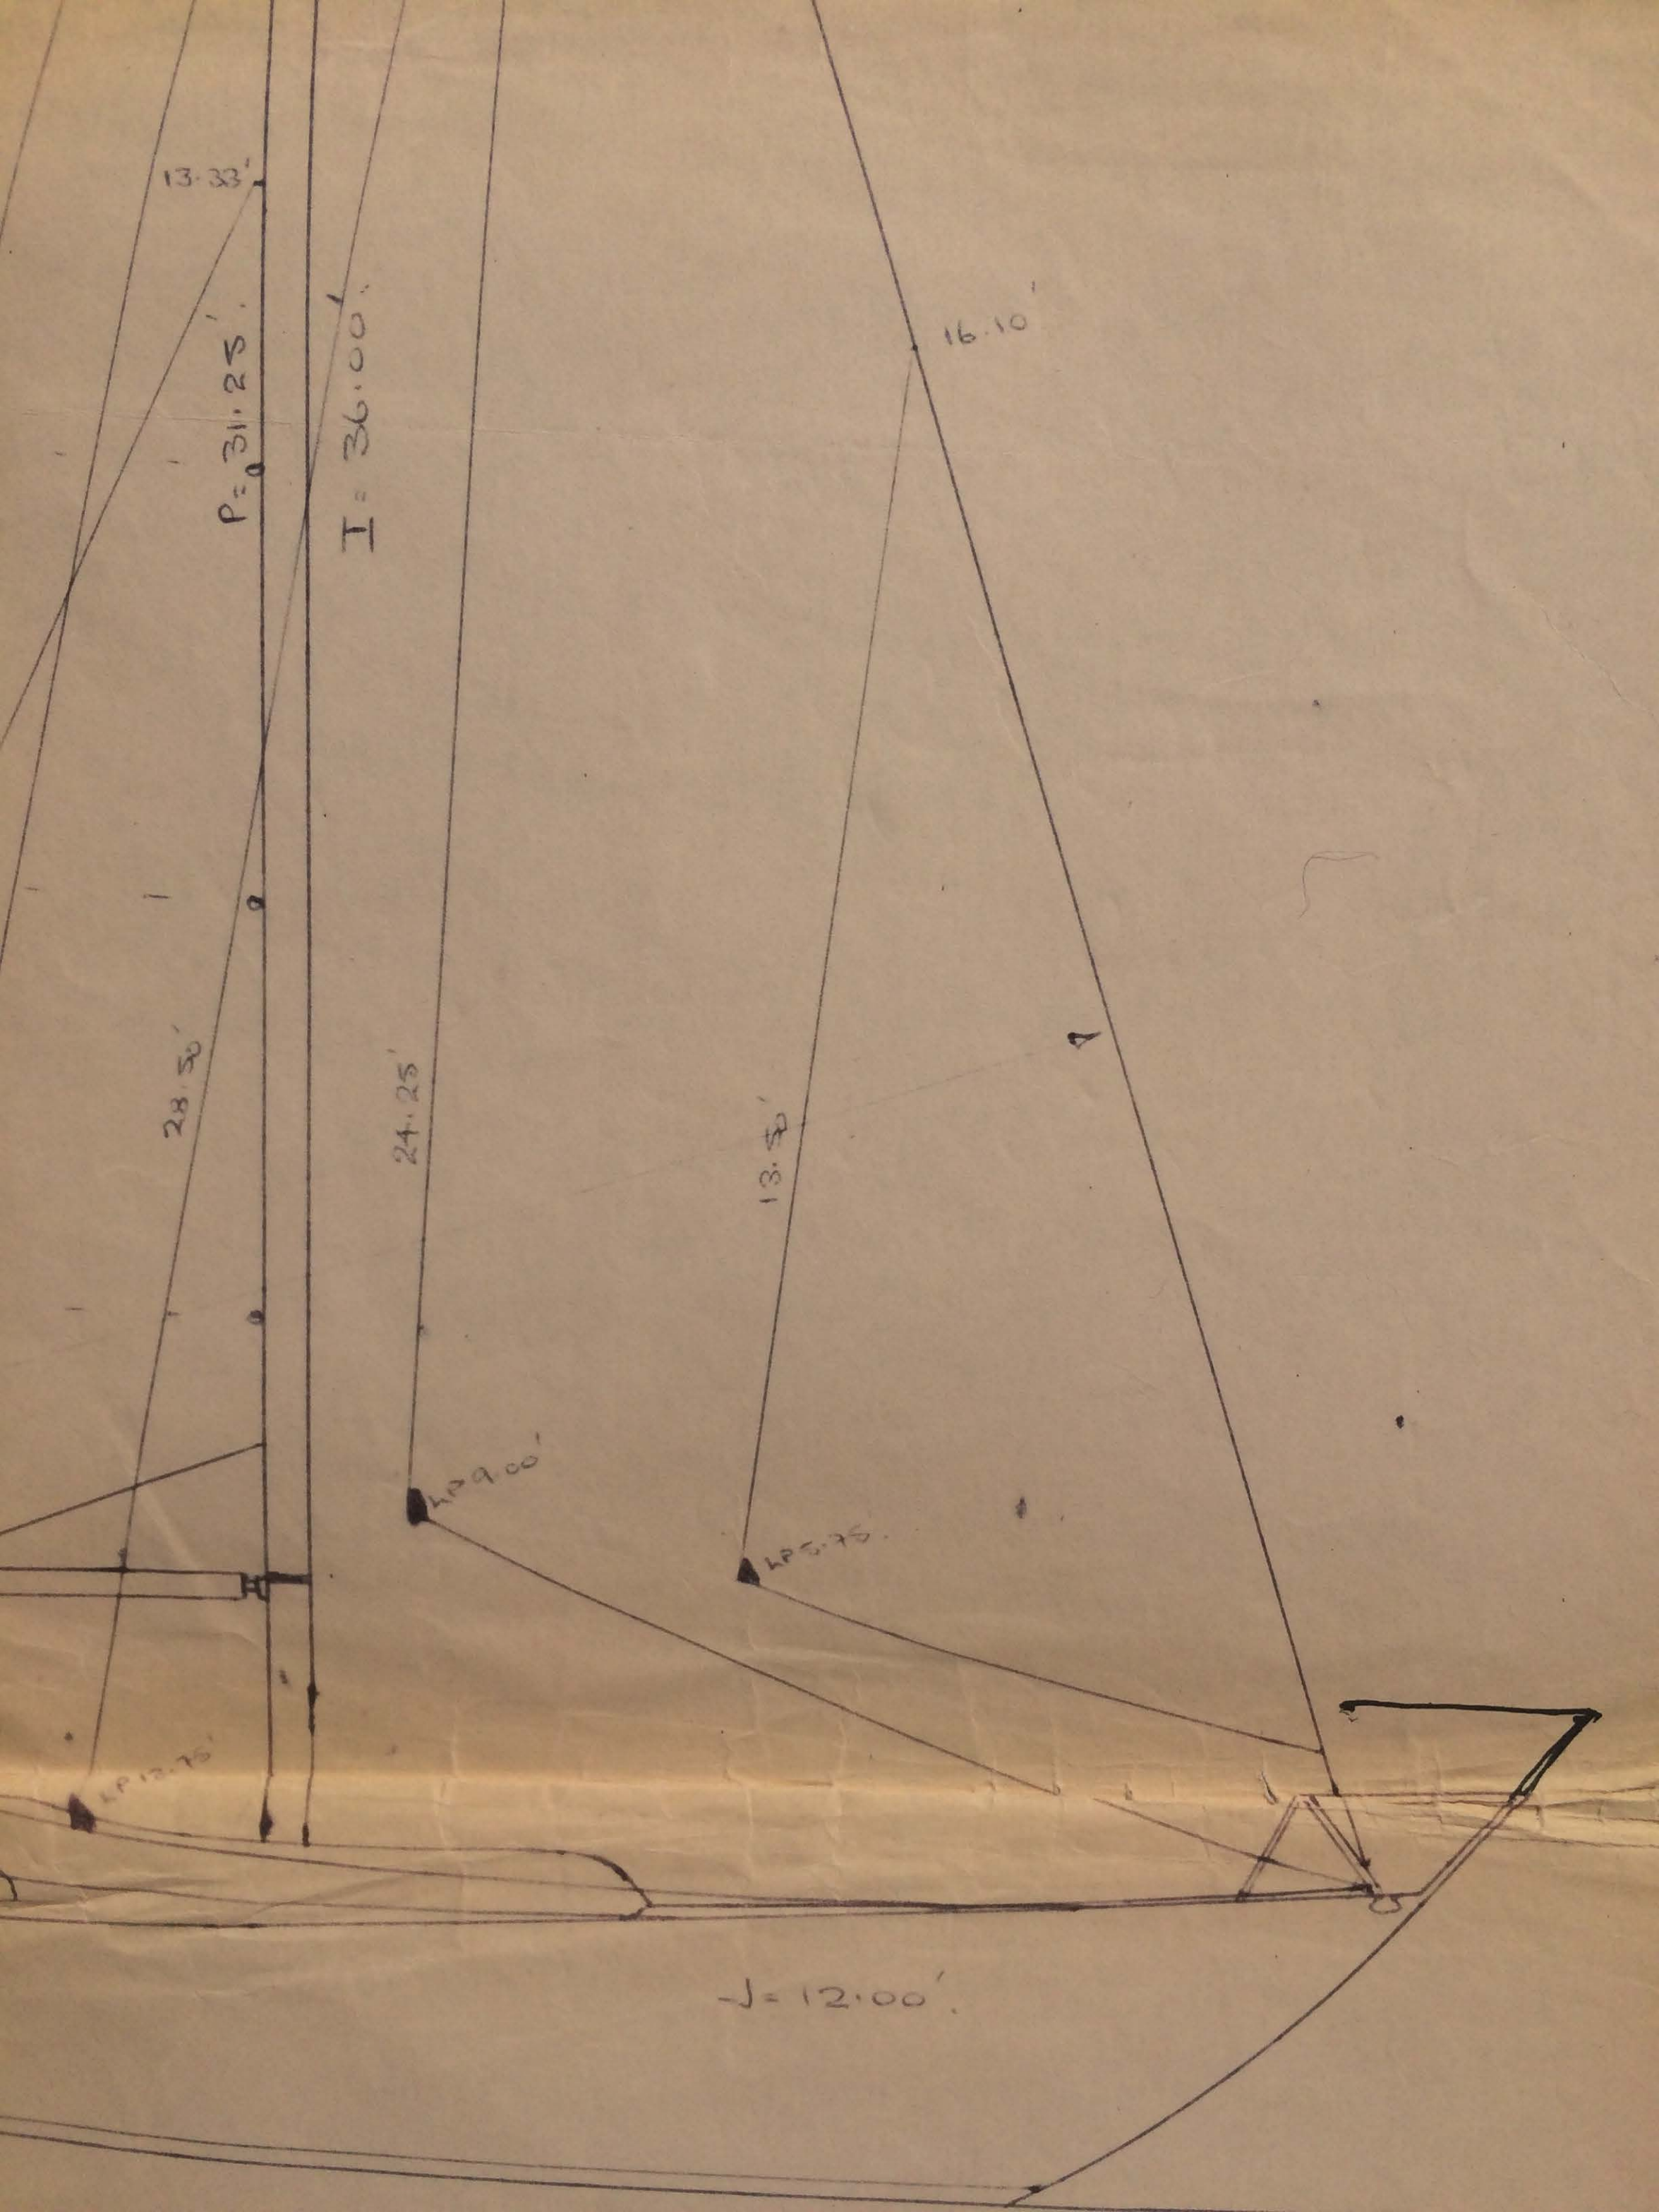

DELTA 94

SCALE $\frac{3}{8}$ "

NEW SAILPLAN

FEBRUARY 1980

[Handwritten signature]

13.33'

$P = 31.25'$

$I = 36.00'$

17.35'

32.00'

28.50'

24.25'

13.50'

$E = 4.70$

$J = 12.00$

16.00'

19.00'

16.00'

17.75'

34.75'

36.00

34.00

30.00