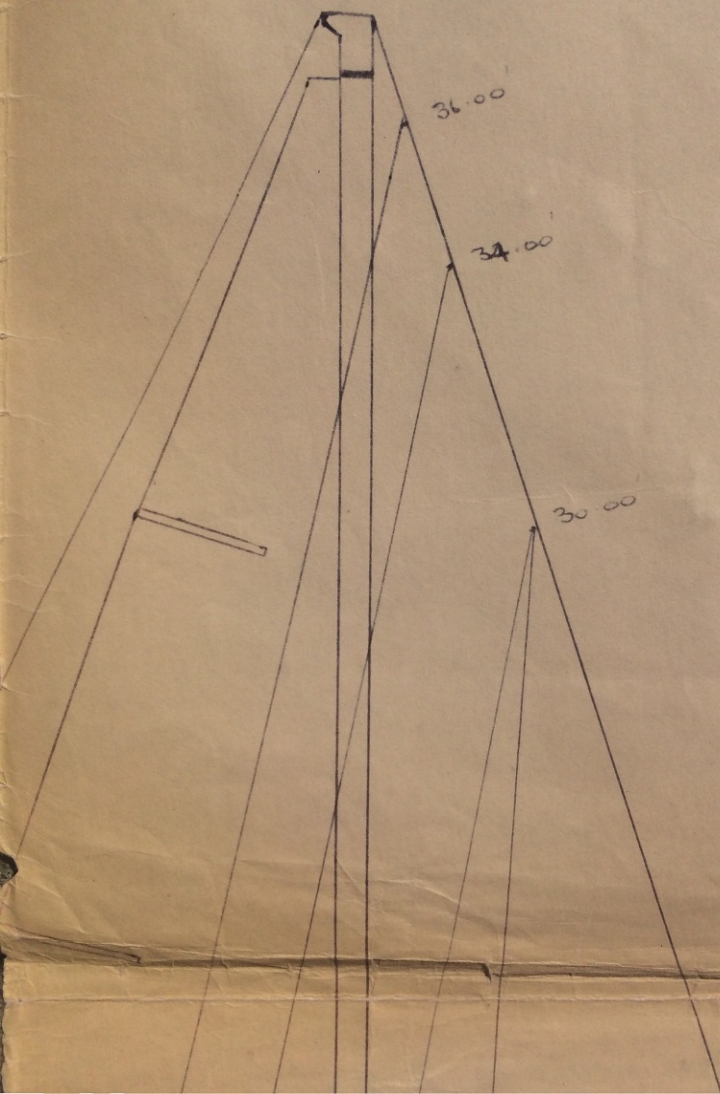

DELTA 94

SCALE $\frac{3}{8}$ "

NEW SAILPLAN

FEBRUARY 1980

[Handwritten signature]

13.33'

$P = 31.25'$

$I = 36.00'$

17.35'

32.00'

28.50'

24.25'

13.50'

$E = 4.70$

$J = 12.00$

16.00'

19.00'

16.00'

17.75'

34.75'

36.00

34.00

30.00