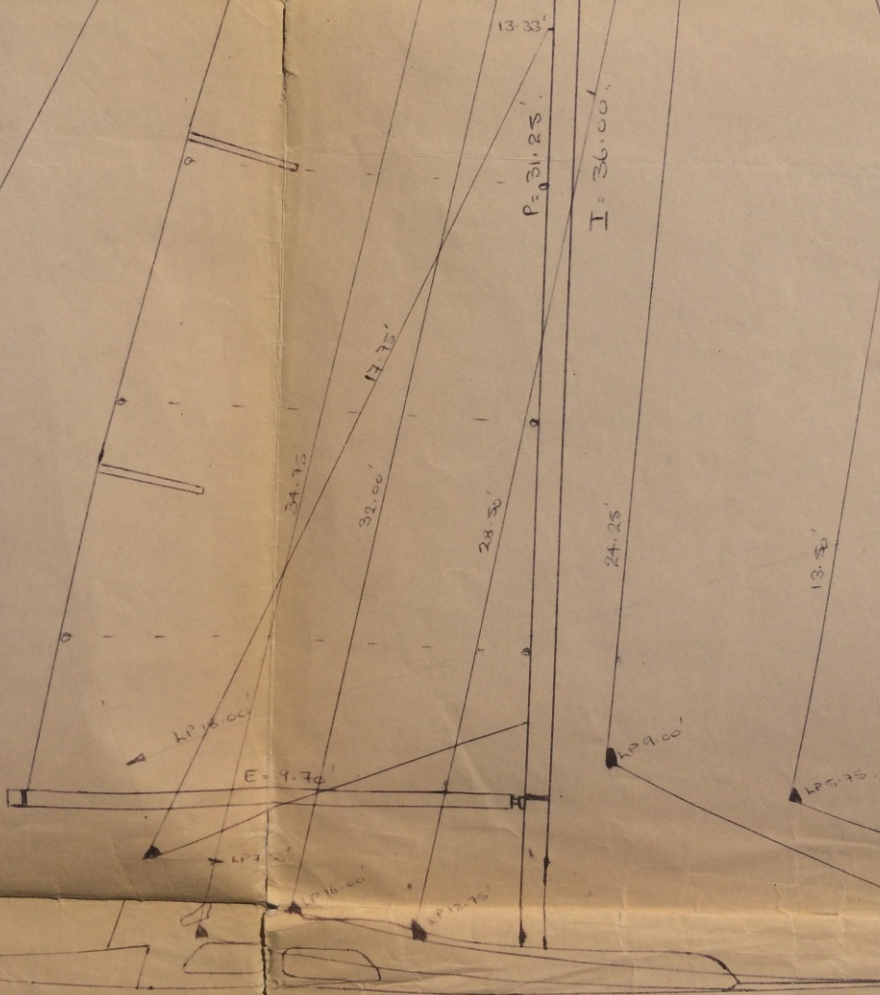

DELTA 94

SCALE $\frac{3}{8}$ "

NEW SAILPLAN

FEBRUARY 1980

[Handwritten signature]

13.33'

$P = 31.25'$

$I = 36.00'$

17.35'

32.00'

28.50'

24.25'

13.50'

$E = 4.70$

$J = 12.00$

16.00'

19.00'

16.00'

17.75'

34.75'

36.00

34.00

30.00